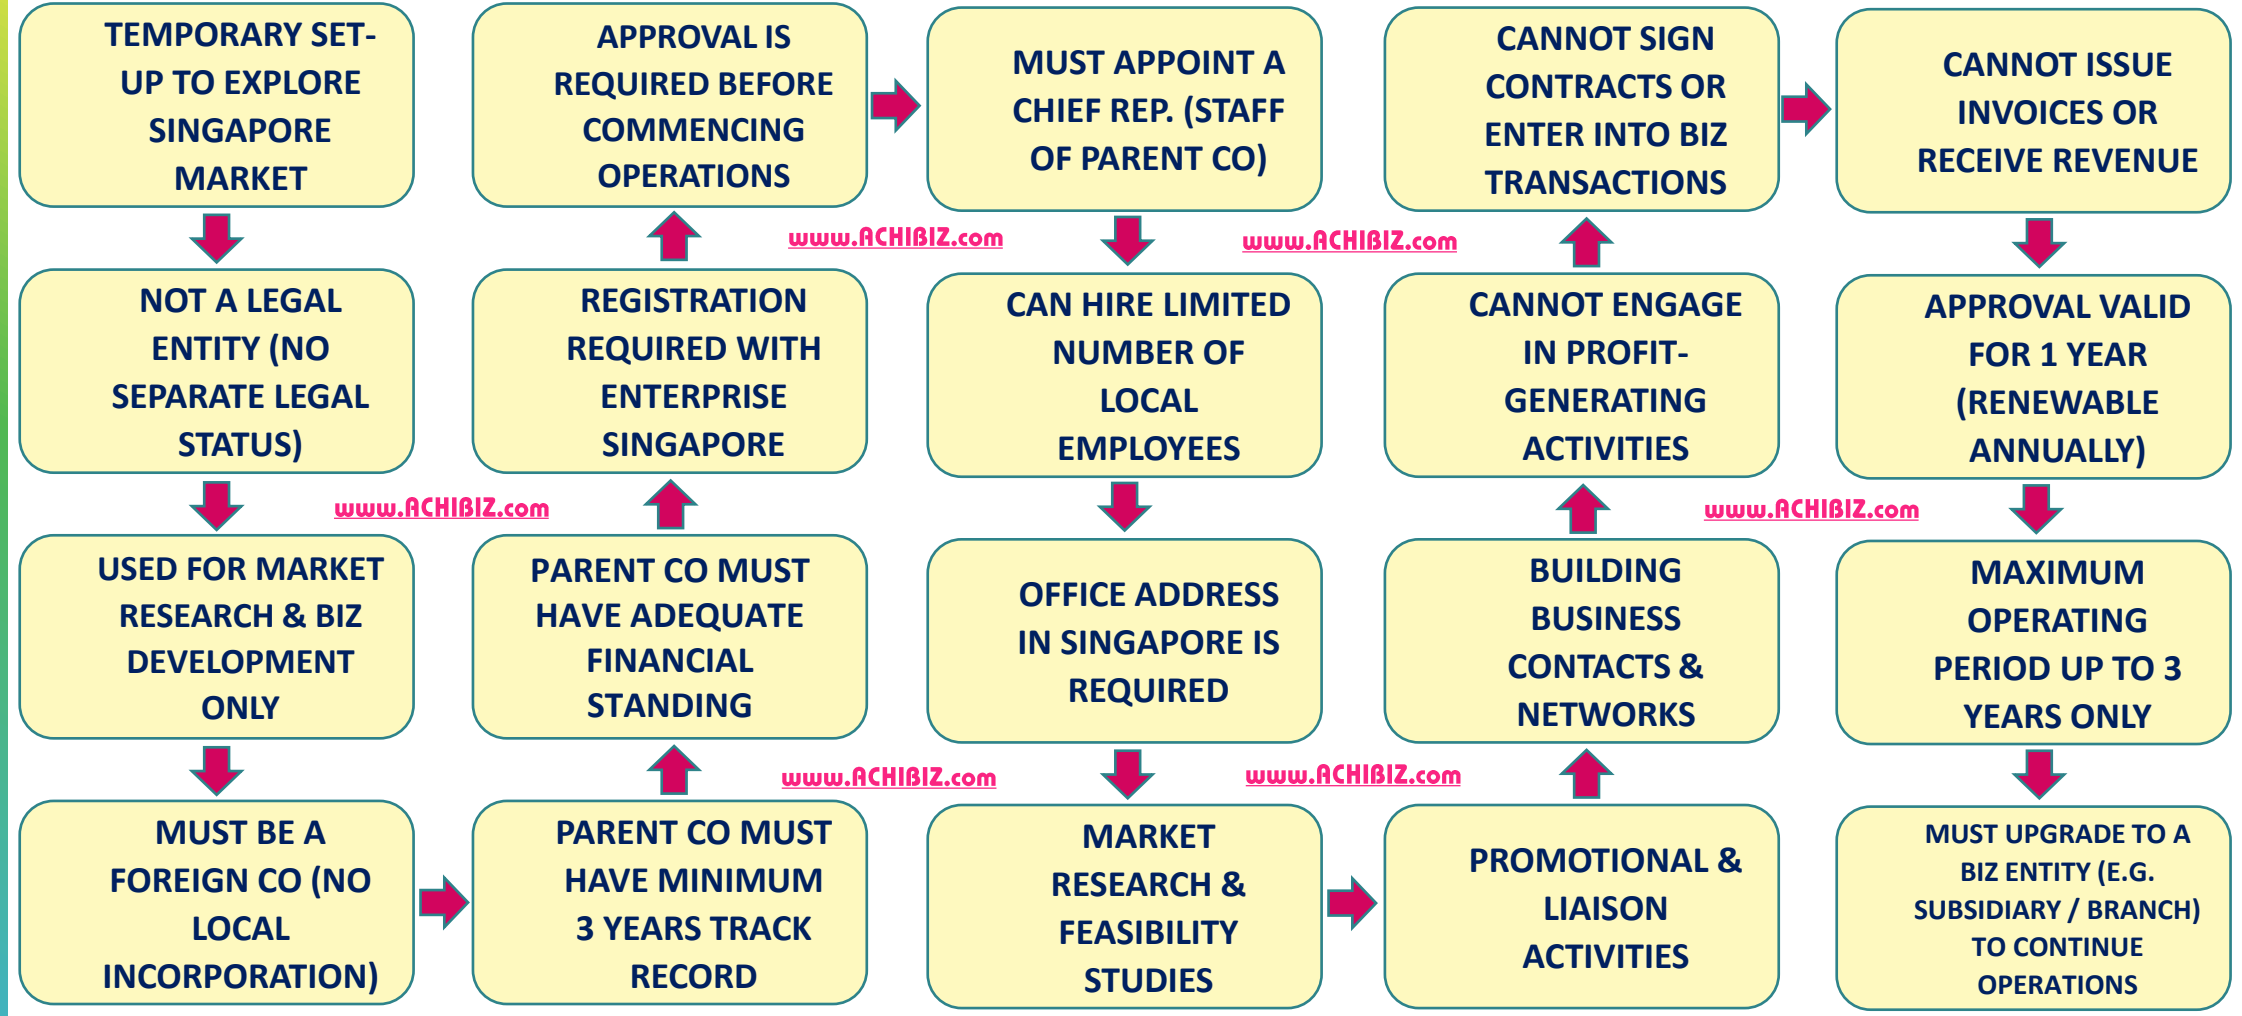

KEY FEATURES OF A SINGAPORE REPRESENTATIVE OFFICE (RO)

CORPORATE SERVICE PROVIDER (CSP) / REGISTERED FILING AGENT (RFA)

EMPLOYMENT CUM RECRUITMENT AGENCY, HR COMPLIANCE & IMMIGRATION SERVICES