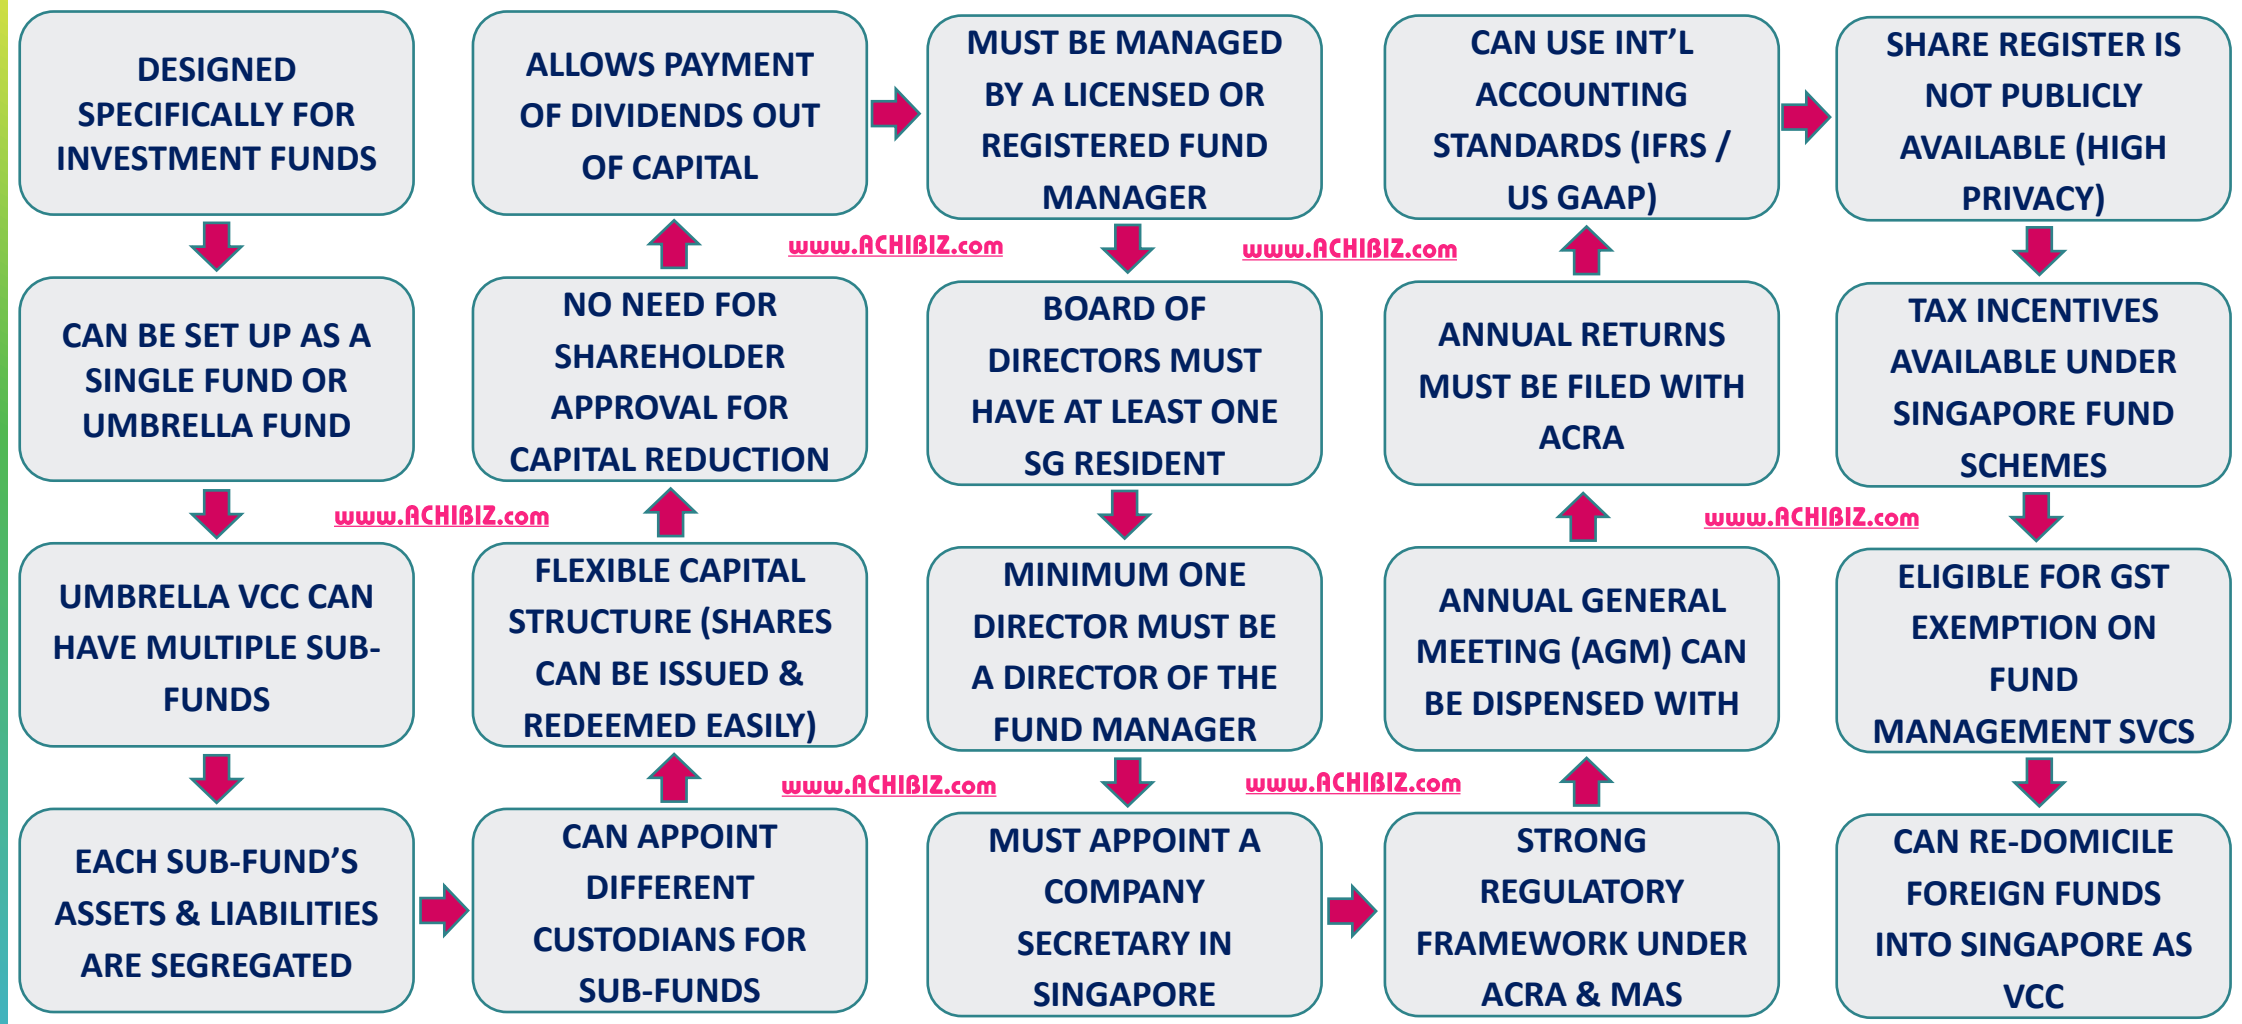

KEY FEATURES OF SINGAPORE VARIABLE CAPITAL COMPANY (VCC)

CORPORATE SERVICE PROVIDER (CSP) / REGISTERED FILING AGENT (RFA)

EMPLOYMENT CUM RECRUITMENT AGENCY, HR COMPLIANCE & IMMIGRATION SERVICES