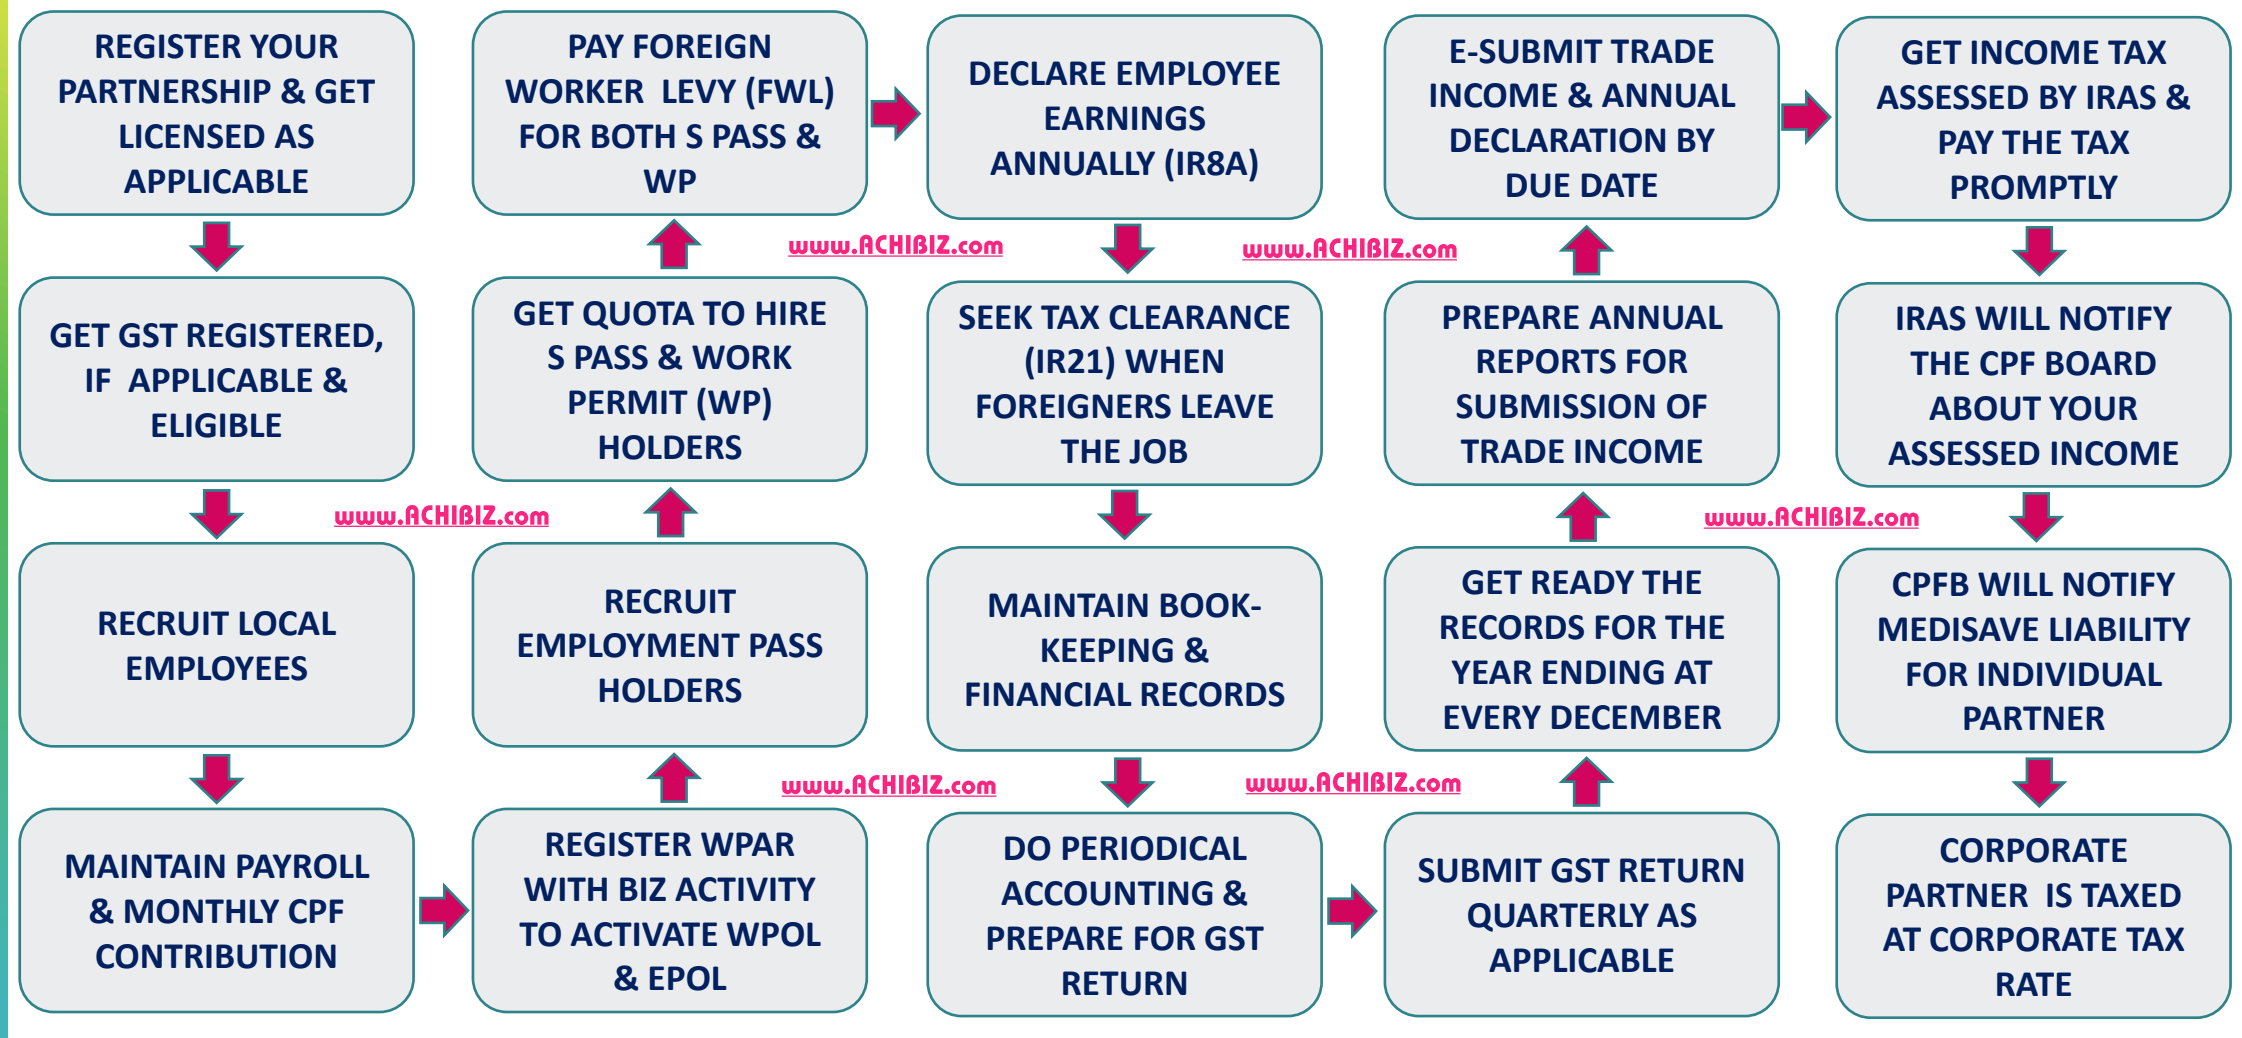

## FUNCTIONING OF A SINGAPORE LIMITED LIABILITY PARTNERSHIP (LLP)

CORPORATE SERVICE PROVIDER (CSP) / REGISTERED FILING AGENT (RFA)

EMPLOYMENT CUM RECRUITMENT AGENCY,  
HR COMPLIANCE & IMMIGRATION SERVICES