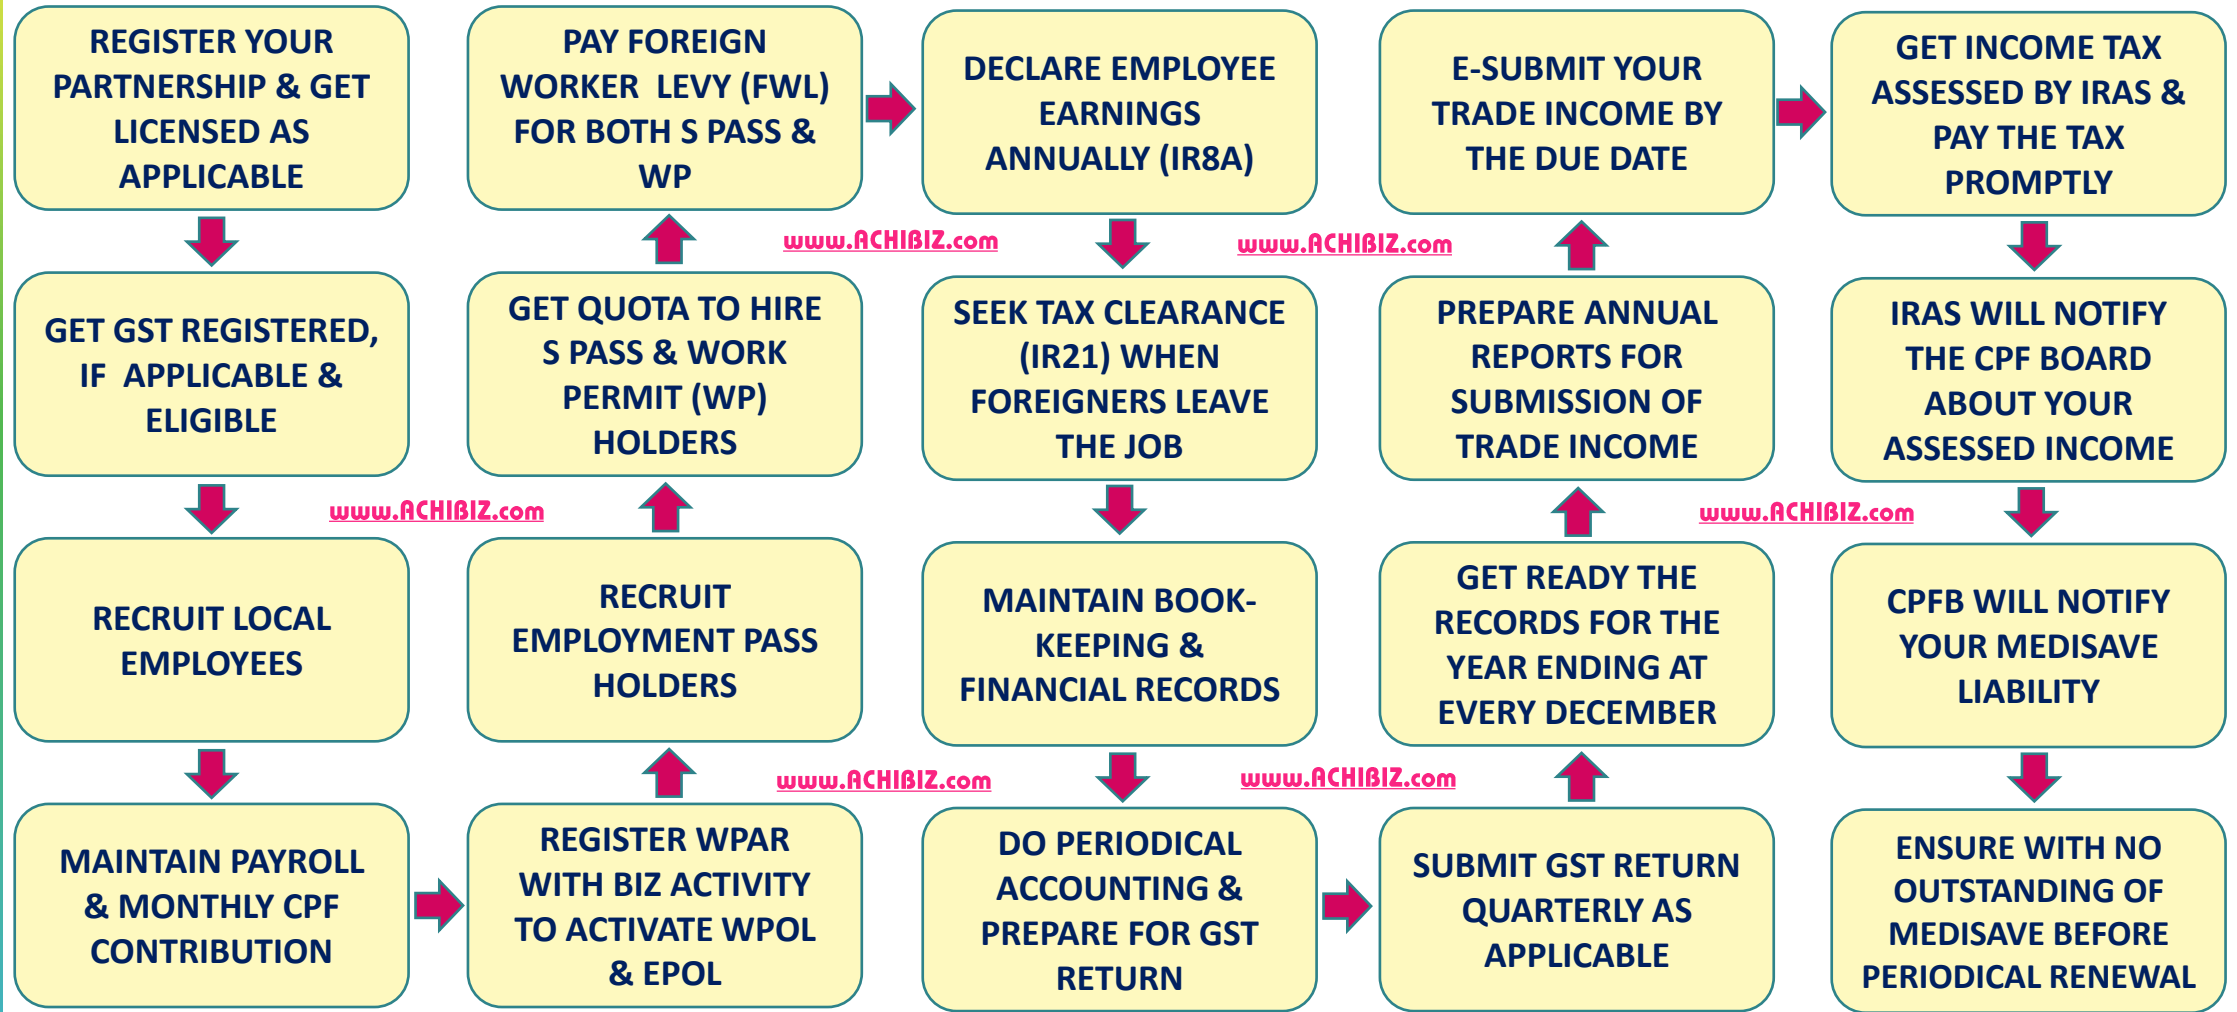

FUNCTIONING OF A SINGAPORE LIMITED PARTNERSHIP (LP)

CORPORATE SERVICE PROVIDER (CSP) / REGISTERED FILING AGENT (RFA)

EMPLOYMENT CUM RECRUITMENT AGENCY, HR COMPLIANCE & IMMIGRATION SERVICES