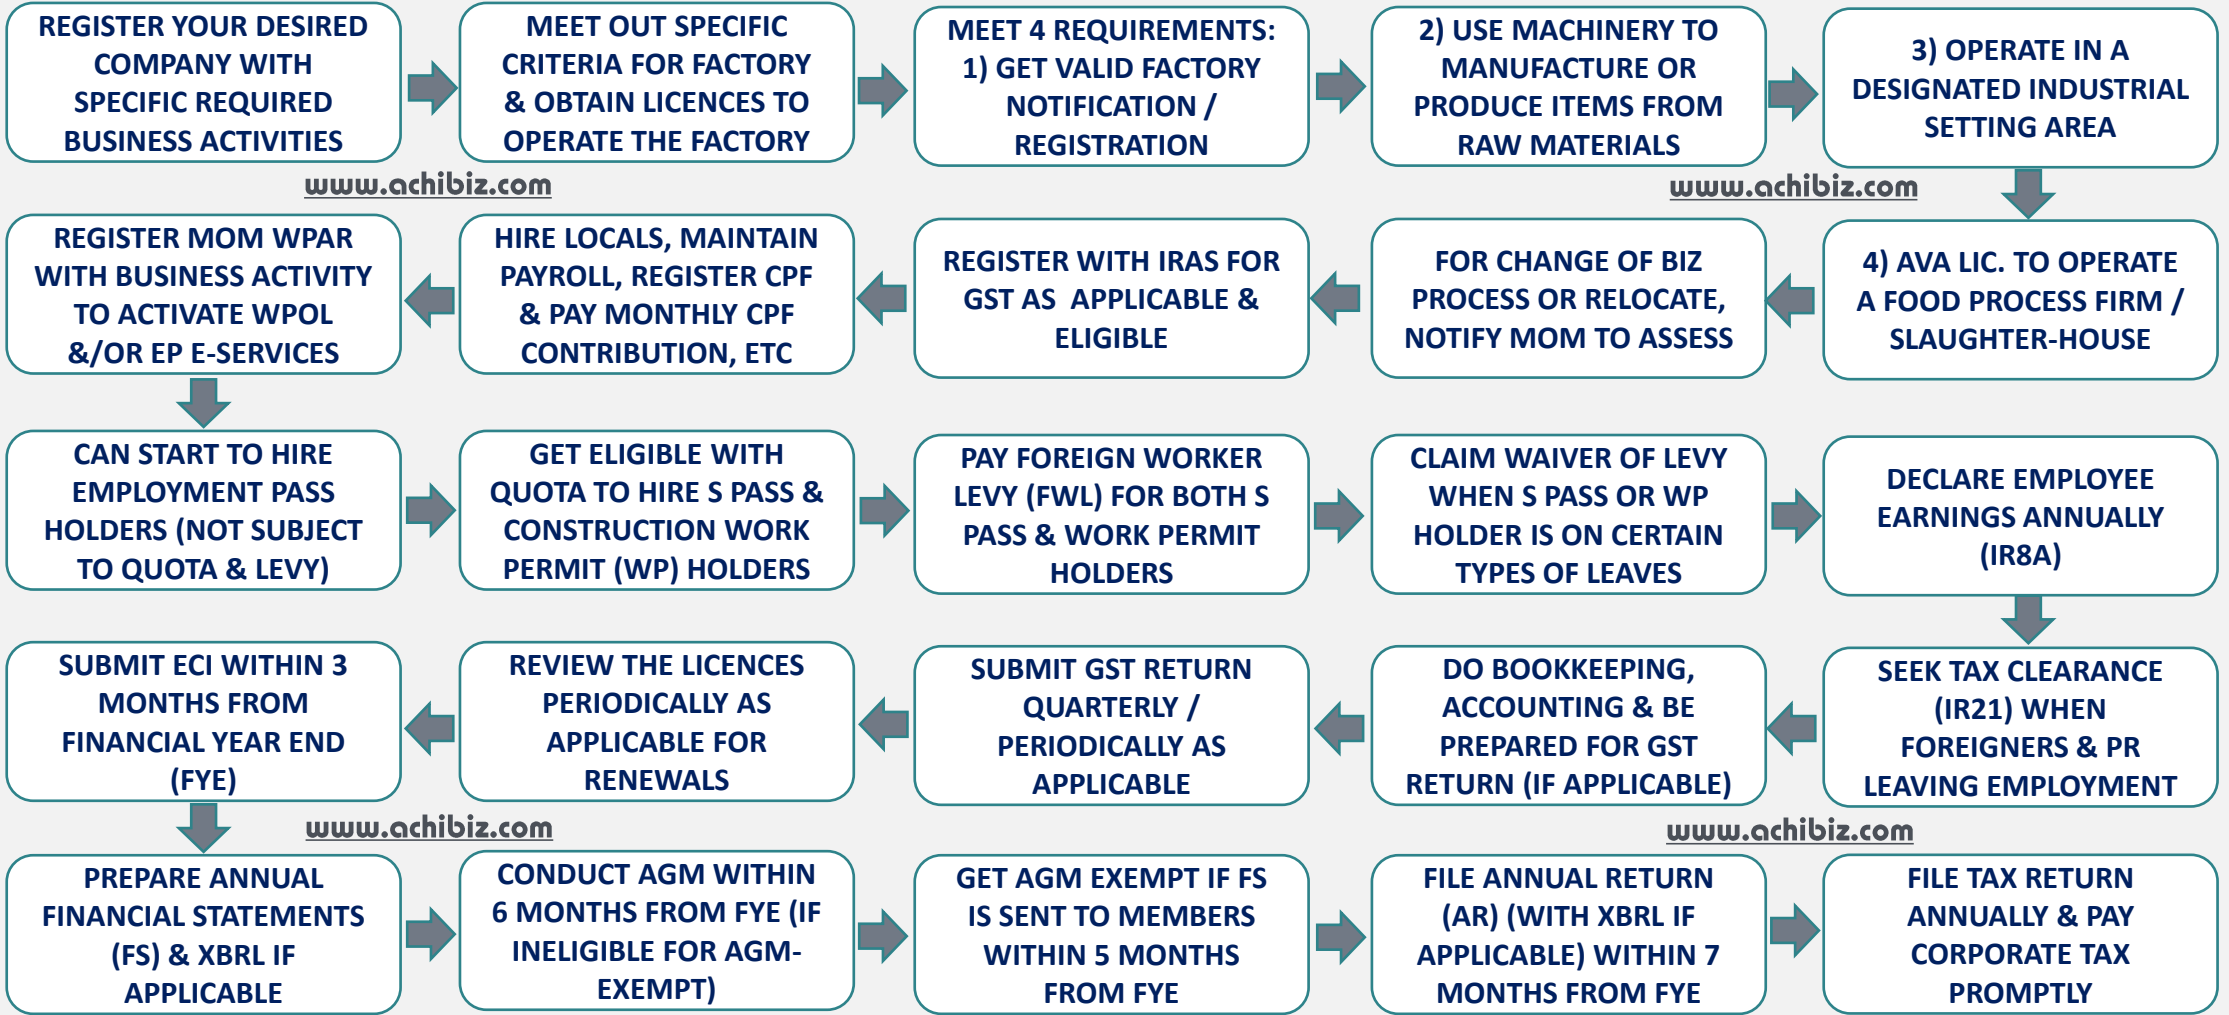

MANUFACTURING COMPANIES (PTE. LTD.) - SECTOR OVERVIEW

www.achibiz.com

www.achibiz.com

www.achibiz.com

www.achibiz.com

CORPORATE SERVICE PROVIDER (CSP) / REGISTERED FILING AGENT (RFA)

EMPLOYMENT CUM RECRUITMENT AGENCY, HR COMPLIANCE & IMMIGRATION SERVICES