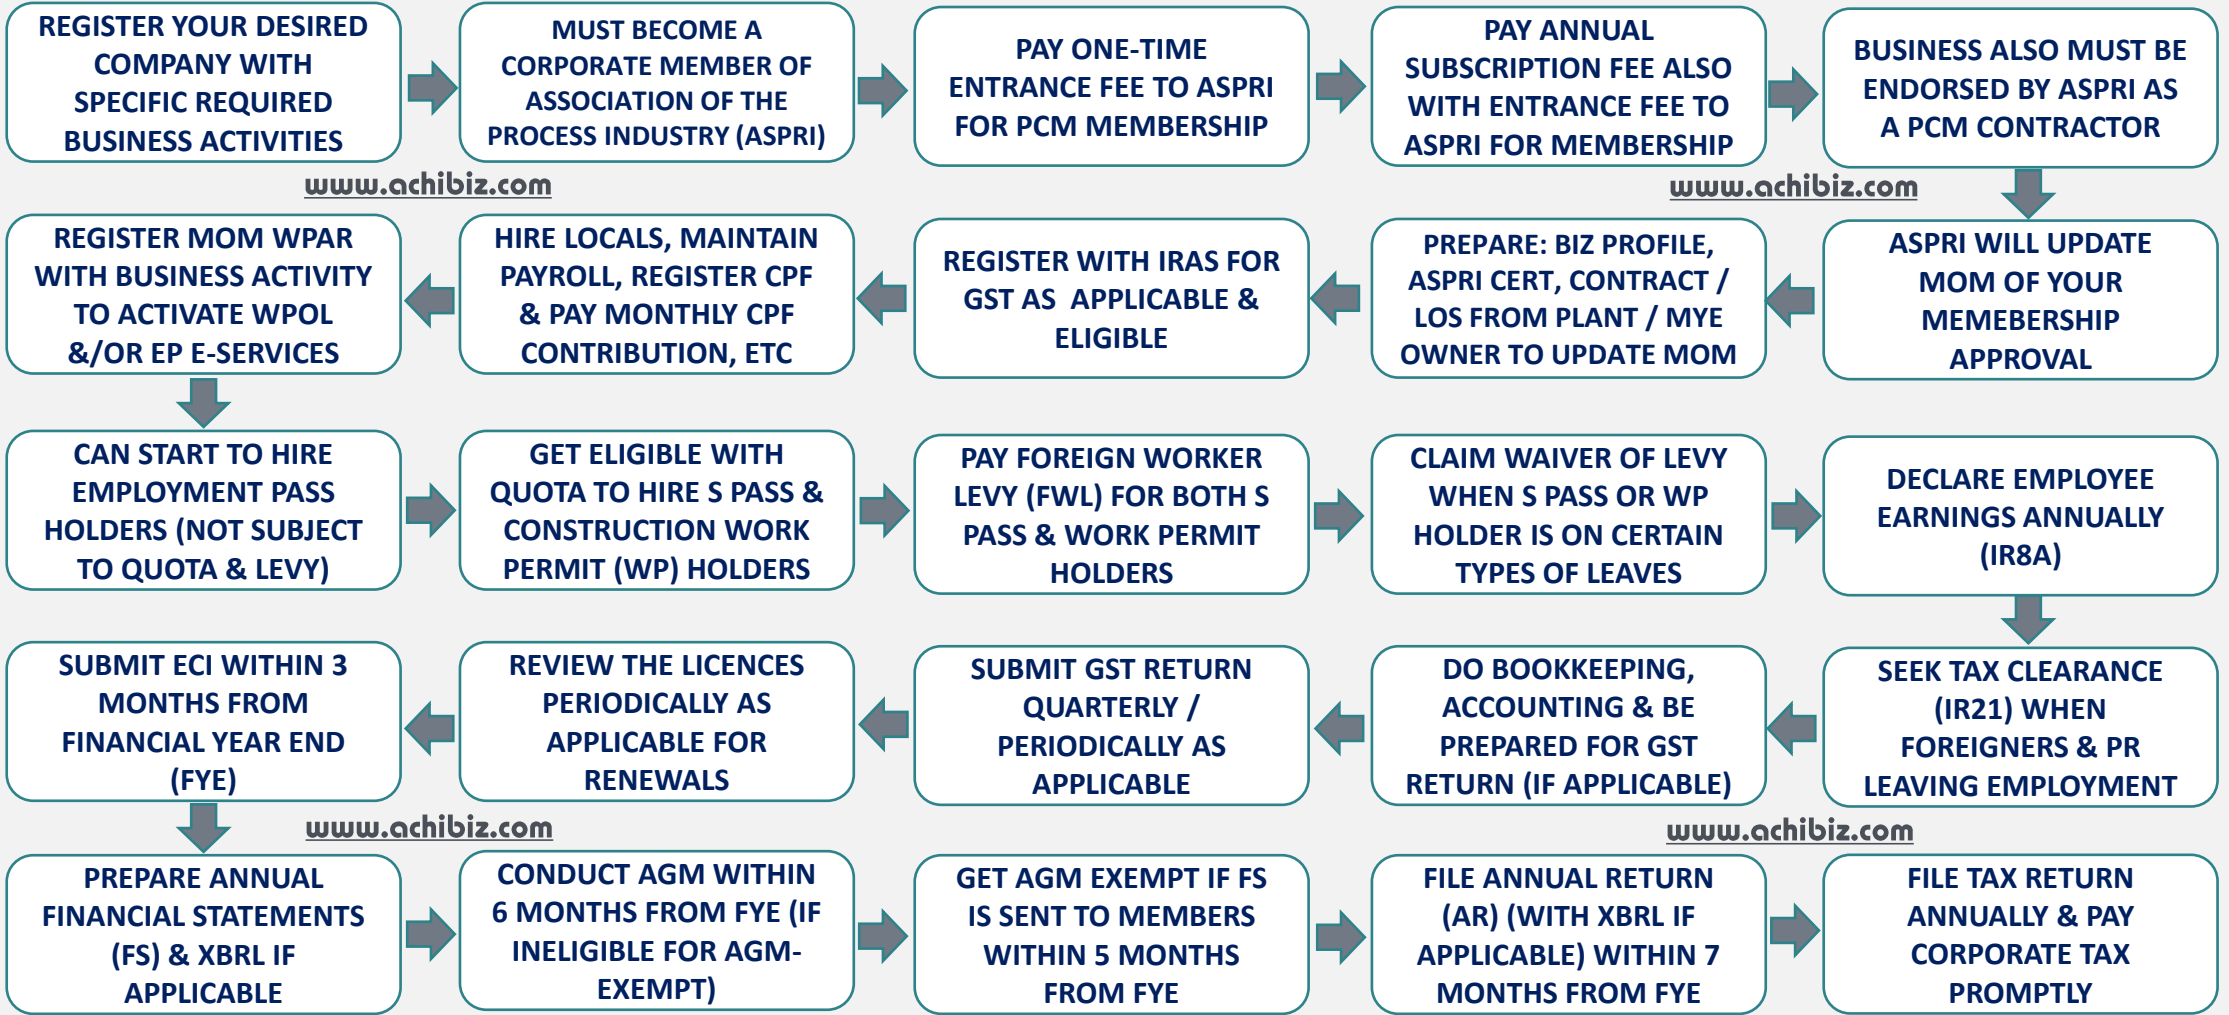

PROCESS CONSTRUCTION & MAINTENANCE (PCM) COMPANIES (PTE. LTD.) - SECTOR OVERVIEW

CORPORATE SERVICE PROVIDER (CSP) / REGISTERED FILING AGENT (RFA)

EMPLOYMENT CUM RECRUITMENT AGENCY, HR COMPLIANCE & IMMIGRATION SERVICES